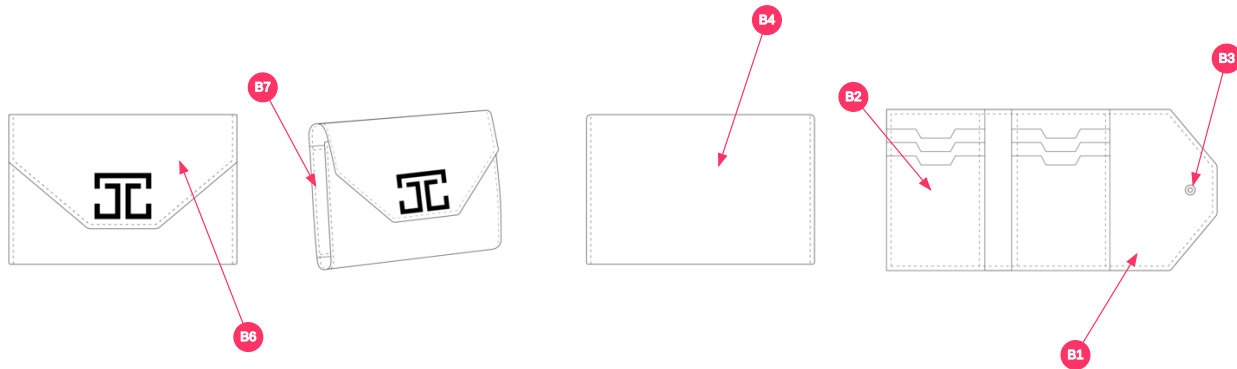

Tri-Fold Logo Wallet

Envelope Wallet - Style #9874

SP2021, 2020-2021, OTHER (Student work outside of classes)

● Atanado Auburn
Custom Code: 8E552E
Atanado Auburn Colorway

● Foggy Jade
Custom Code: 354F43
Foggy Jade Colorway

Envelope Wallet - Style #9874

SP2021, 2020-2021, OTHER (Student work outside of classes)

- Pale Blush
Custom Code: E5DBD3
Pale Blush Colorway

Components (7)

- B1** 1.5oz Top Grain Lining Leather (JJT)
- B2** 1.5oz Top Grain Lining Leather (JJT)
- B3** Metal Snaps (JJT)
- B4** 5oz. Grade A Apollo Leather (JJT)
- B5** 5oz. Grade A Apollo Leather (JJT)
- B6** 5oz. Grade A Apollo Leather (JJT)
- B7** 1.5oz Top Grain Lining Leather (JJT)

Component Layout

Construction Details (4)

C1 205 Saddle Stitch

C2 205 Saddle Stitch

C3 205 Saddle Stitch

C4 205 Saddle Stitch

Stitches & Seams

Points of measure (8)