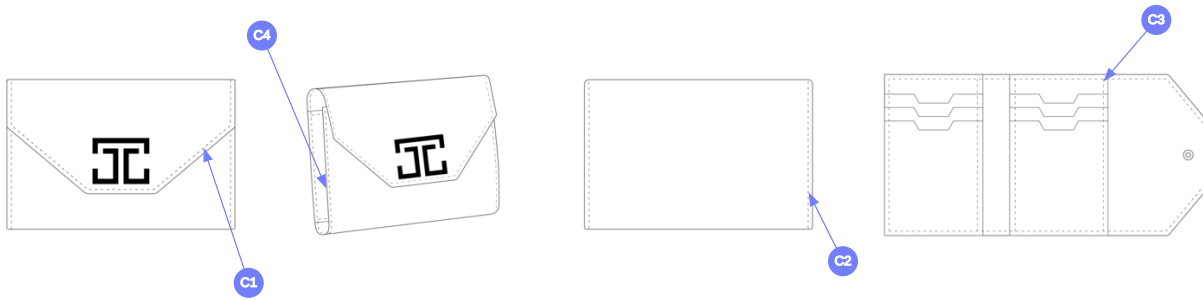

Envelope Wallet - Style #9874

SP2021, 2020-2021, OTHER (Student work outside of classes)

- Pale Blush
Custom Code: E5DBD3
Pale Blush Colorway

Components (7)

- B1** 1.5oz Top Grain Lining Leather (JJT)
- B2** 1.5oz Top Grain Lining Leather (JJT)
- B3** Metal Snaps (JJT)
- B4** 5oz. Grade A Apollo Leather (JJT)
- B5** 5oz. Grade A Apollo Leather (JJT)
- B6** 5oz. Grade A Apollo Leather (JJT)
- B7** 1.5oz Top Grain Lining Leather (JJT)

Component Layout

Construction Details (4)

C1 205 Saddle Stitch

C2 205 Saddle Stitch

C3 205 Saddle Stitch

C4 205 Saddle Stitch

Stitches & Seams

Points of measure (8)

- D1** Depth of Bag
- D2** Bag Height
- D3** Bag Bottom Width
- D4** Exterior Pocket Flap Width
- D5** Exterior Pocket Flap Length
- D6** Bag Top Width
- D7** Pocket Width
- D8** Snap Placement

Points of Measure