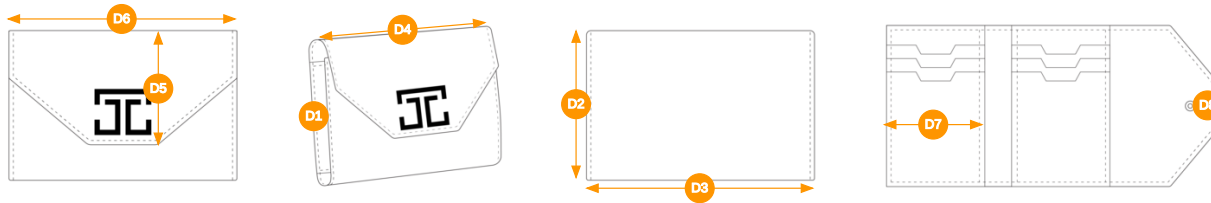

Envelope Wallet - Style #9874

SP2021, 2020-2021, OTHER (Student work outside of classes)

- Pale Blush
Custom Code: E5DBD3
Pale Blush Colorway

Components (7)

- B1** 1.5oz Top Grain Lining Leather (JJT)
- B2** 1.5oz Top Grain Lining Leather (JJT)
- B3** Metal Snaps (JJT)
- B4** 5oz. Grade A Apollo Leather (JJT)
- B5** 5oz. Grade A Apollo Leather (JJT)
- B6** 5oz. Grade A Apollo Leather (JJT)
- B7** 1.5oz Top Grain Lining Leather (JJT)

Component Layout

Construction Details (4)

C1 205 Saddle Stitch

C2 205 Saddle Stitch

C3 205 Saddle Stitch

C4 205 Saddle Stitch

Stitches & Seams

Points of measure (8)

- D1** Depth of Bag
- D2** Bag Height
- D3** Bag Bottom Width
- D4** Exterior Pocket Flap Width
- D5** Exterior Pocket Flap Length
- D6** Bag Top Width
- D7** Pocket Width
- D8** Snap Placement

Points of Measure